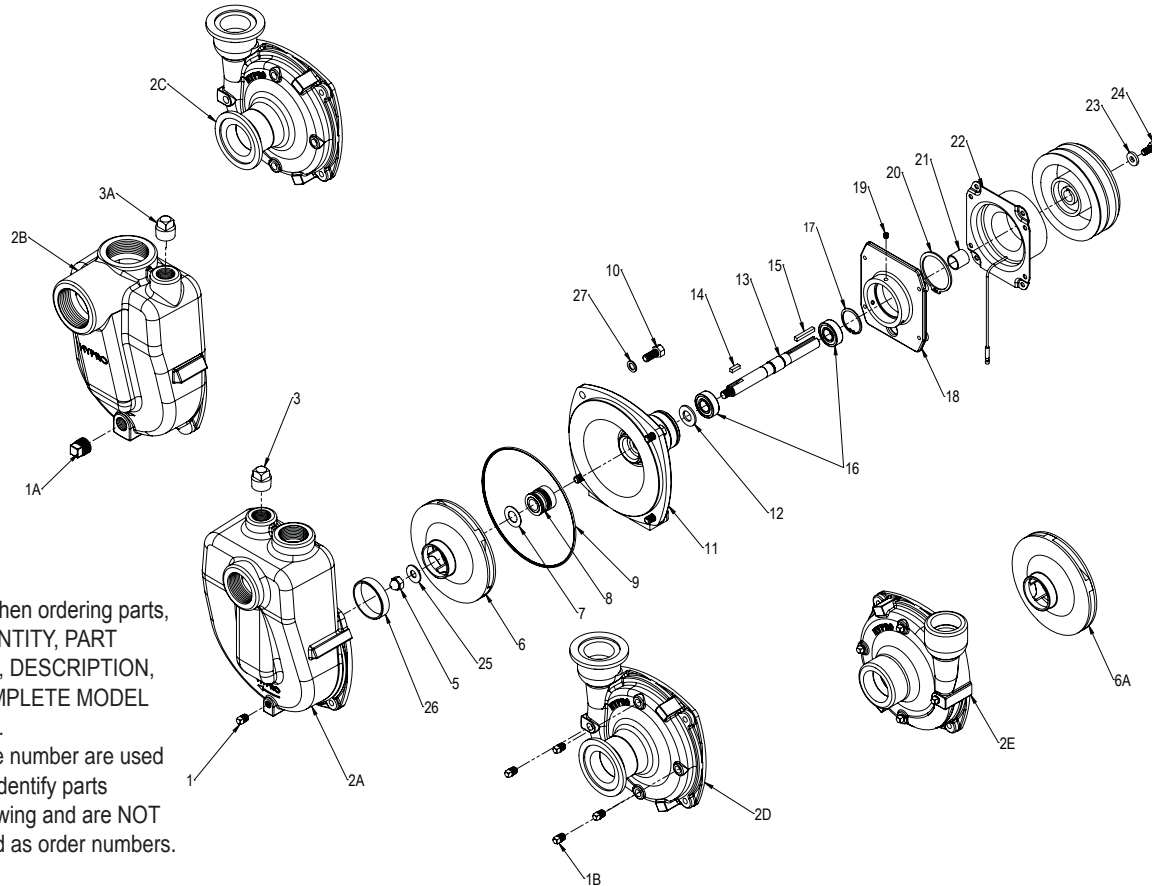

9262C-C, 9262S-C, 9262S-CR, 9263C-BT, 9263C-C, 9263C-CB, 9263C-CR, 9263C-CR-B, 9263S-C, 9263S-CR, 9263S-CU, 9263C-CR-SP, 9263C-CR-SP-B, 9263C-C-SP, AND 9263S-C-SP

NOTE: When ordering parts, give QUANTITY, PART NUMBER, DESCRIPTION, AND COMPLETE MODEL NUMBER.

Reference number are used ONLY to identify parts in the drawing and are NOT to be used as order numbers.

Seal Kit for Stainless Series

No. 3430-0589 consists of:
 (1) Ref. 8 Mechanical Seal
 (1) Ref. 9 O-Ring

Ref. No.	Qty. Req'd.	Part No.	Description
1	1	2406-0007	Pipe Plug
1A	1	2406-0002	Pipe Plug
1B	1	2406-0016	Pipe Plug
2A	1	0150-9070CM	Pump Casting 9263C-C-SP
2AA	1	0150-9070SM	Pump Casting 9263S-C-SP
2B	1	0152-9070CM	Pump Casting 9263C-CR-SP
2C	1	0153-9000CM	Pump Casting 9263C-CU
2CA	1	0153-9000SM	Pump Casting 9263S-CU
2D	1	0150-9200C	Pump Casting 9262C
2DA	1	0156-9200S	Pump Casting 9262S
2E	1	0152-9000C	Pump Casting 9263C-CR
2EA	1	0152-9000S	Pump Casting 9263S-CR
3	1	2406-0001	Pipe Plug
3A	1	7SP34	Pipe Plug
5	1	2253-0002	Nut Cap
5A	1	2253-0006	Nut Cap (Stainless Steel)
6	1	0401-9100P	Impeller
6A	1	0403-9100P	Impeller
7	1	1700-0100	Gasket
8	1	2420-0009	Mechanical Seal
8A	1	2120-0039	Mechanical Seal (Life guard)
9	1	1720-0083	O-Ring

Ref. No.	Qty. Req'd.	Part No.	Description
10	4	2210-0020	Screw
11	1	0750-9200C3	Mounting Flange
11A	1	0756-9200S	Mounting Flange (Stainless Steel)
12	1	1410-0056	Gasket
13	1	0505-9200	Shaft
14	1	1610-0015	Key
15	1	1610-0004	Key
16	2	2000-0010	Ball Bearing
17	1	1820-0013	Retainer Ring
18	1	0753-9200C1	Mounting Flange
19	1	2230-0001	Set Screw
20	1	1810-0036	Retainer Ring
21	1	1410-0107	Spacer
22	1	3430-0930	Kit Clutch
23	1	2270-0092	Washer
24	1	2210-0003	Bolt
25	1	2270-0140	Washer (Stainless pumps only)
26	1	1410-0093	Wear ring